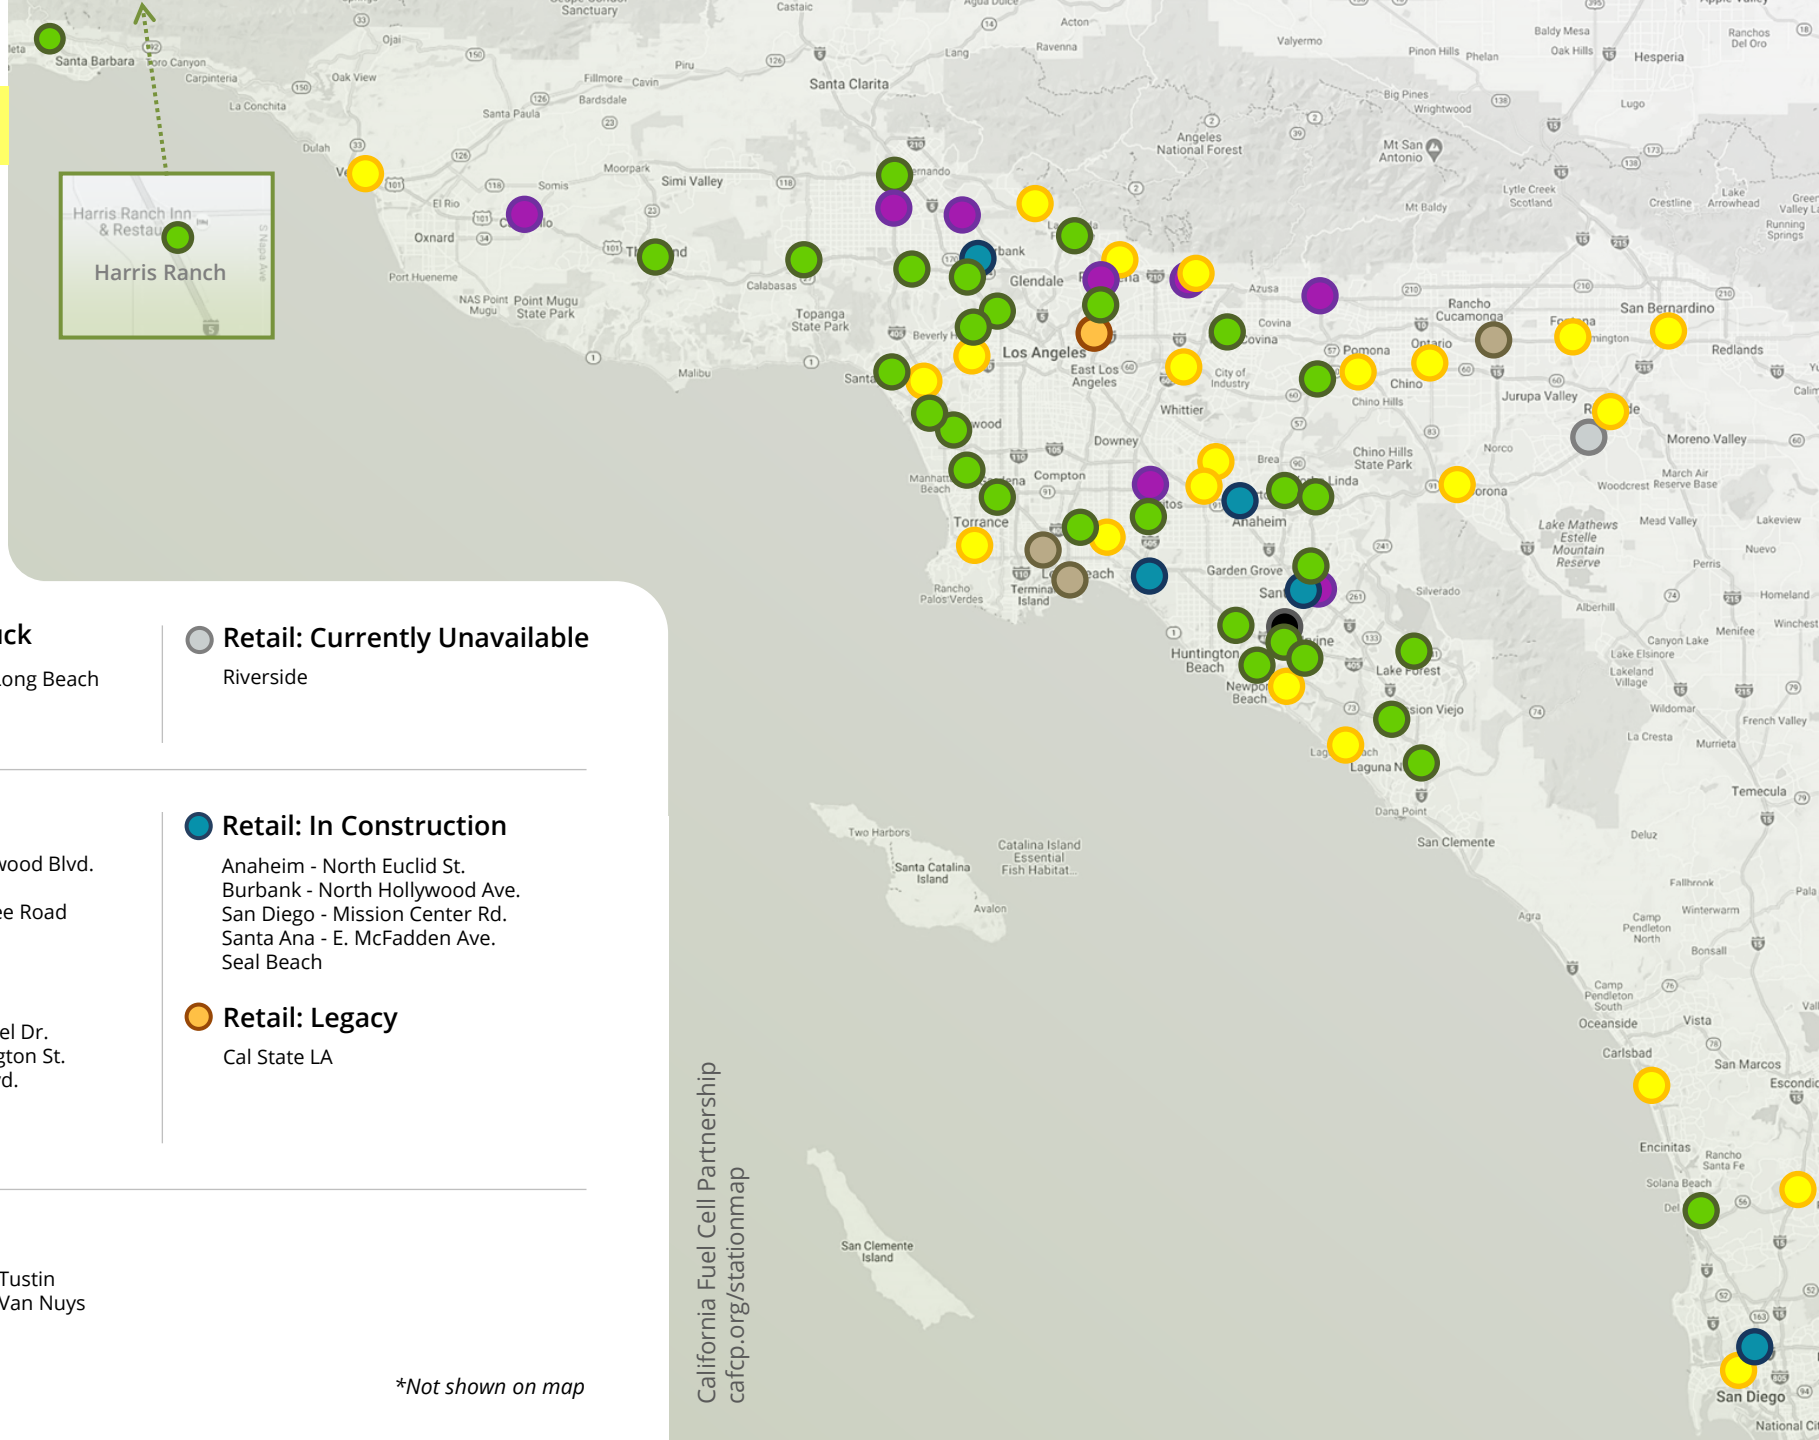

- Riverside

● Retail: In Permitting

- | | |
|-------------------------------------|-----------------------------------|
| Buena Park | Long Beach - North Lakewood Blvd. |
| Carlsbad | Monrovia |
| Chino Hills | Newport Beach - Jamboree Road |
| City of Industry | Ontario - S. Euclid Ave. |
| Corona | Pasadena - N Allen Ave. |
| Culver City | Riverside - Central Ave. |
| Fontana | San Bernardino |
| Glendale | San Diego - Rancho Carmel Dr. |
| Laguna Beach | San Diego - West Washington St. |
| La Mirada | Torrance - Hawthorne Blvd. |
| Los Angeles - West Washington Blvd. | Ventura |

● Retail: In Construction

- Anaheim - North Euclid St.
- Burbank - North Hollywood Ave.
- San Diego - Mission Center Rd.
- Santa Ana - E. McFadden Ave.
- Seal Beach

● Retail: Legacy

- Cal State LA

● Retail: Proposed

- | | | |
|-----------|-----------------------------|----------|
| Arcadia | Pasadena - S Arroyo Parkway | Tustin |
| Artesia | San Dimas | Van Nuys |
| Camarillo | Sun Valley | |

*Not shown on map

Northern California Hydrogen Stations

Southern California Hydrogen Stations