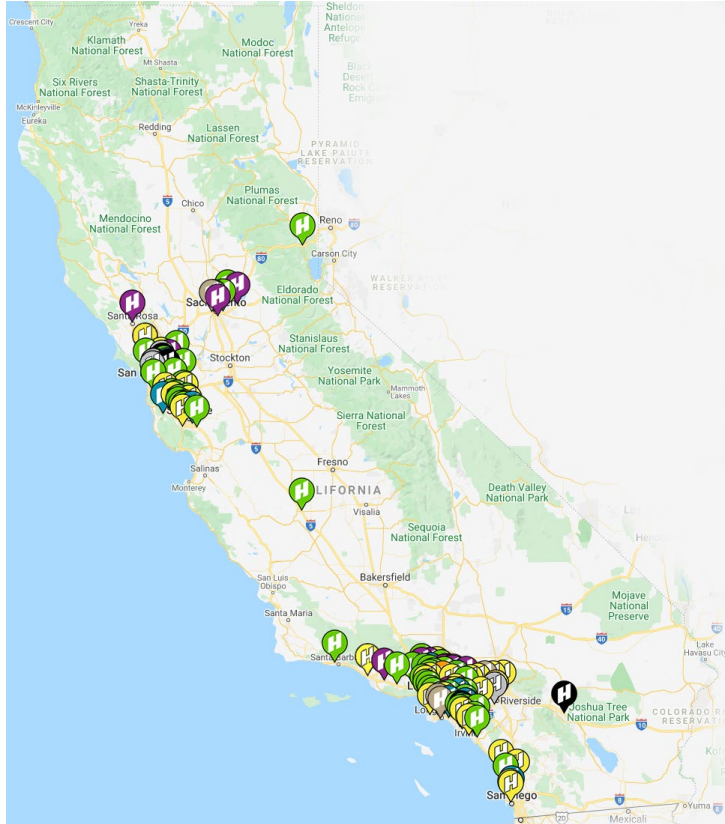

California Hydrogen Stations