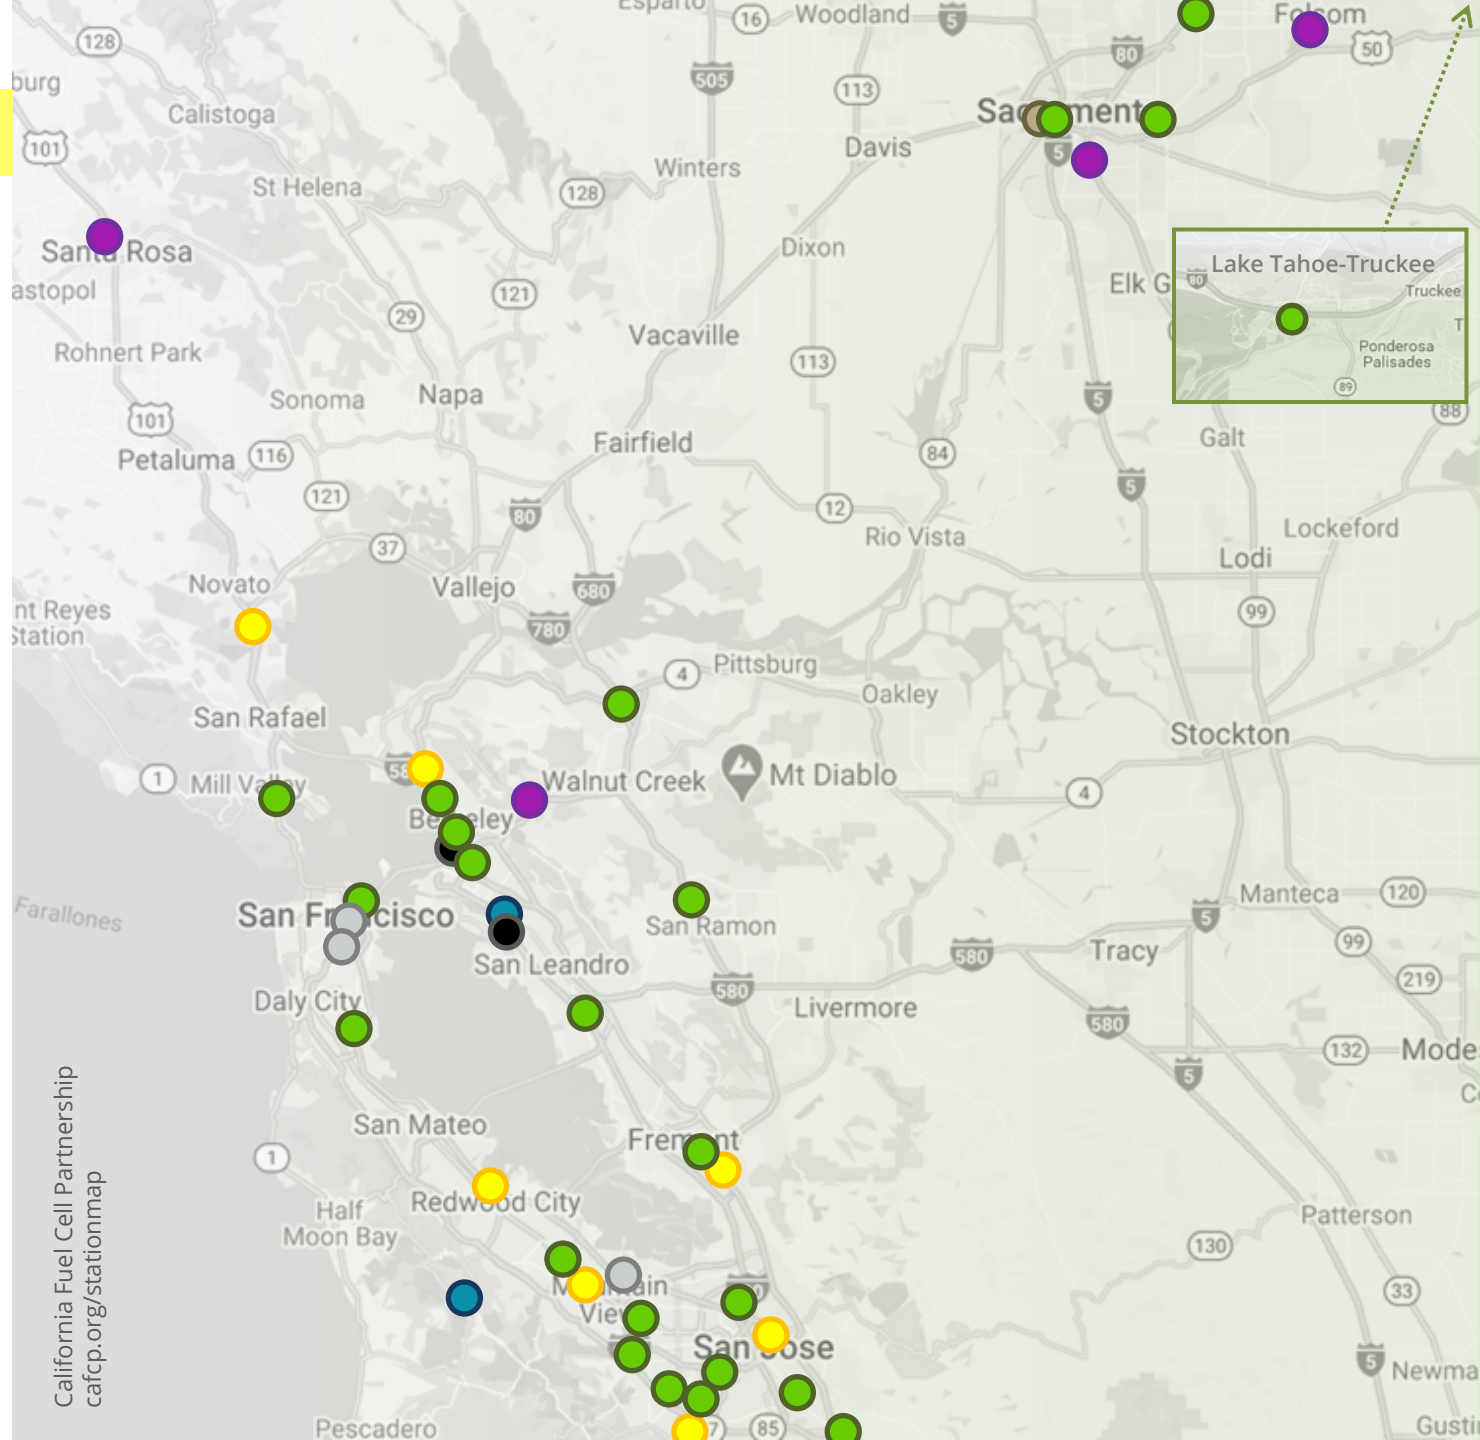

Oakland - AC Transit
 Emeryville - AC Transit

● Heavy Duty: Truck

West Sacramento - Port

● Retail: In Permitting

El Cerrito
 Fremont - Warm Springs
 Los Altos
 Los Gatos
 Novato
 Redwood City
 San Jose - East Santa Clara St.

● Retail: In Construction

Oakland - Foothill
 Woodside

● Retail: Proposed

Folsom
 Orinda
 Sacramento - MLK Jr.
 Santa Rosa

● Retail: Currently Unavailable

Mountain View
 San Francisco - Mission St.
 San Francisco - Harrison St.

Southern California Hydrogen Stations

● Retail: Open

- | | | |
|---------------------------|----------------------|----------------|
| Aliso Viejo | Irvine - UCI | Santa Monica |
| Anaheim | La Cañada Flintridge | Sherman Oaks |
| Baldwin Park | Lake Forest | Studio City |
| Costa Mesa - Bristol St. | Lawndale | South Pasadena |
| Costa Mesa - Harbor Blvd. | LAX | Thousand Oaks |
| Del Mar | Long Beach | Torrance |
| Diamond Bar | Mission Hills | Woodland Hills |
| Fairfax-LA | Orange | |
| Fountain Valley | Placentia | |
| Harris Ranch | Playa Del Rey | |
| Hawaiian Gardens | San Juan Capistrano | |
| Hollywood | Santa Barbara | |

● Heavy Duty: Bus

- Santa Ana - OCTA Bus Yard
- *Thousand Palms - SunLine Transit

● Heavy Duty: Truck

- Long Beach - Port of Long Beach
- Ontario - Guasti Road
- Wilmington

● Retail: Currently Unavailable