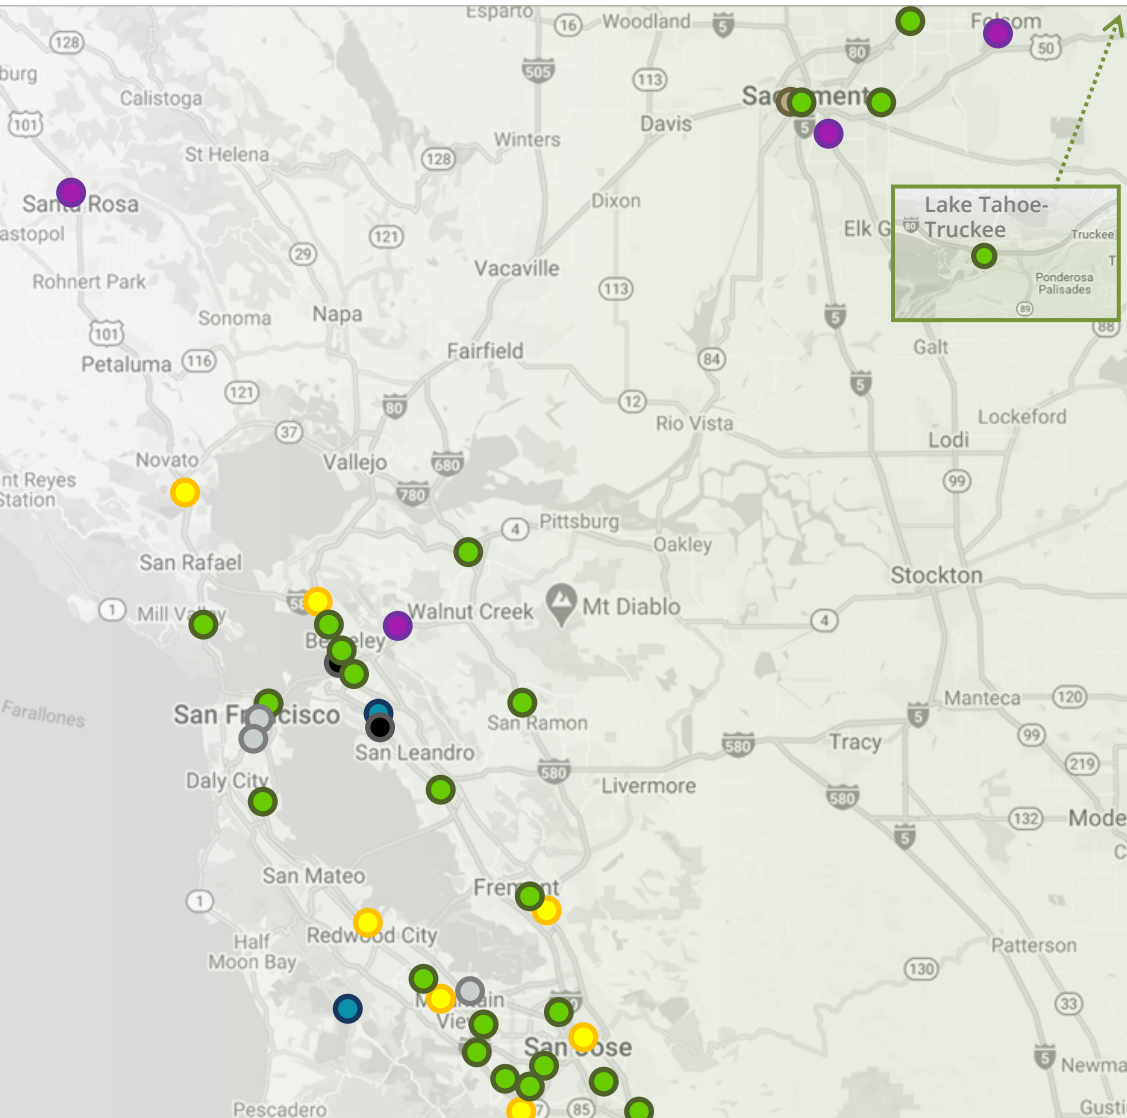

- Riverside

● Retail: In Permitting

- | | |
|-------------------------------------|-----------------------------------|
| Buena Park | Long Beach - North Lakewood Blvd. |
| Carlsbad | Monrovia |
| Chino Hills | Newport Beach - Jamboree Road |
| City of Industry | Ontario - S. Euclid Ave. |
| Corona | Pasadena - N Allen Ave. |
| Culver City | Riverside - Central Ave. |
| Fontana | San Bernardino |
| Glendale | San Diego - Rancho Carmel Dr. |
| Laguna Beach | San Diego - West Washington St. |
| La Mirada | Torrance - Hawthorne Blvd. |
| Los Angeles - West Washington Blvd. | Ventura |

● Retail: In Construction

- Anaheim - North Euclid St.
- Burbank - North Hollywood Ave.
- San Diego - Mission Center Rd.
- Santa Ana - E. McFadden Ave.
- Seal Beach

● Retail: Legacy

- Cal State LA

● Retail: Proposed

- | | | |
|-----------|-----------------------------|----------|
| Arcadia | Pasadena - S Arroyo Parkway | Tustin |
| Artesia | San Dimas | Van Nuys |
| Camarillo | Sun Valley | |

*Not shown on map

Northern California Hydrogen Stations

Southern California Hydrogen Stations