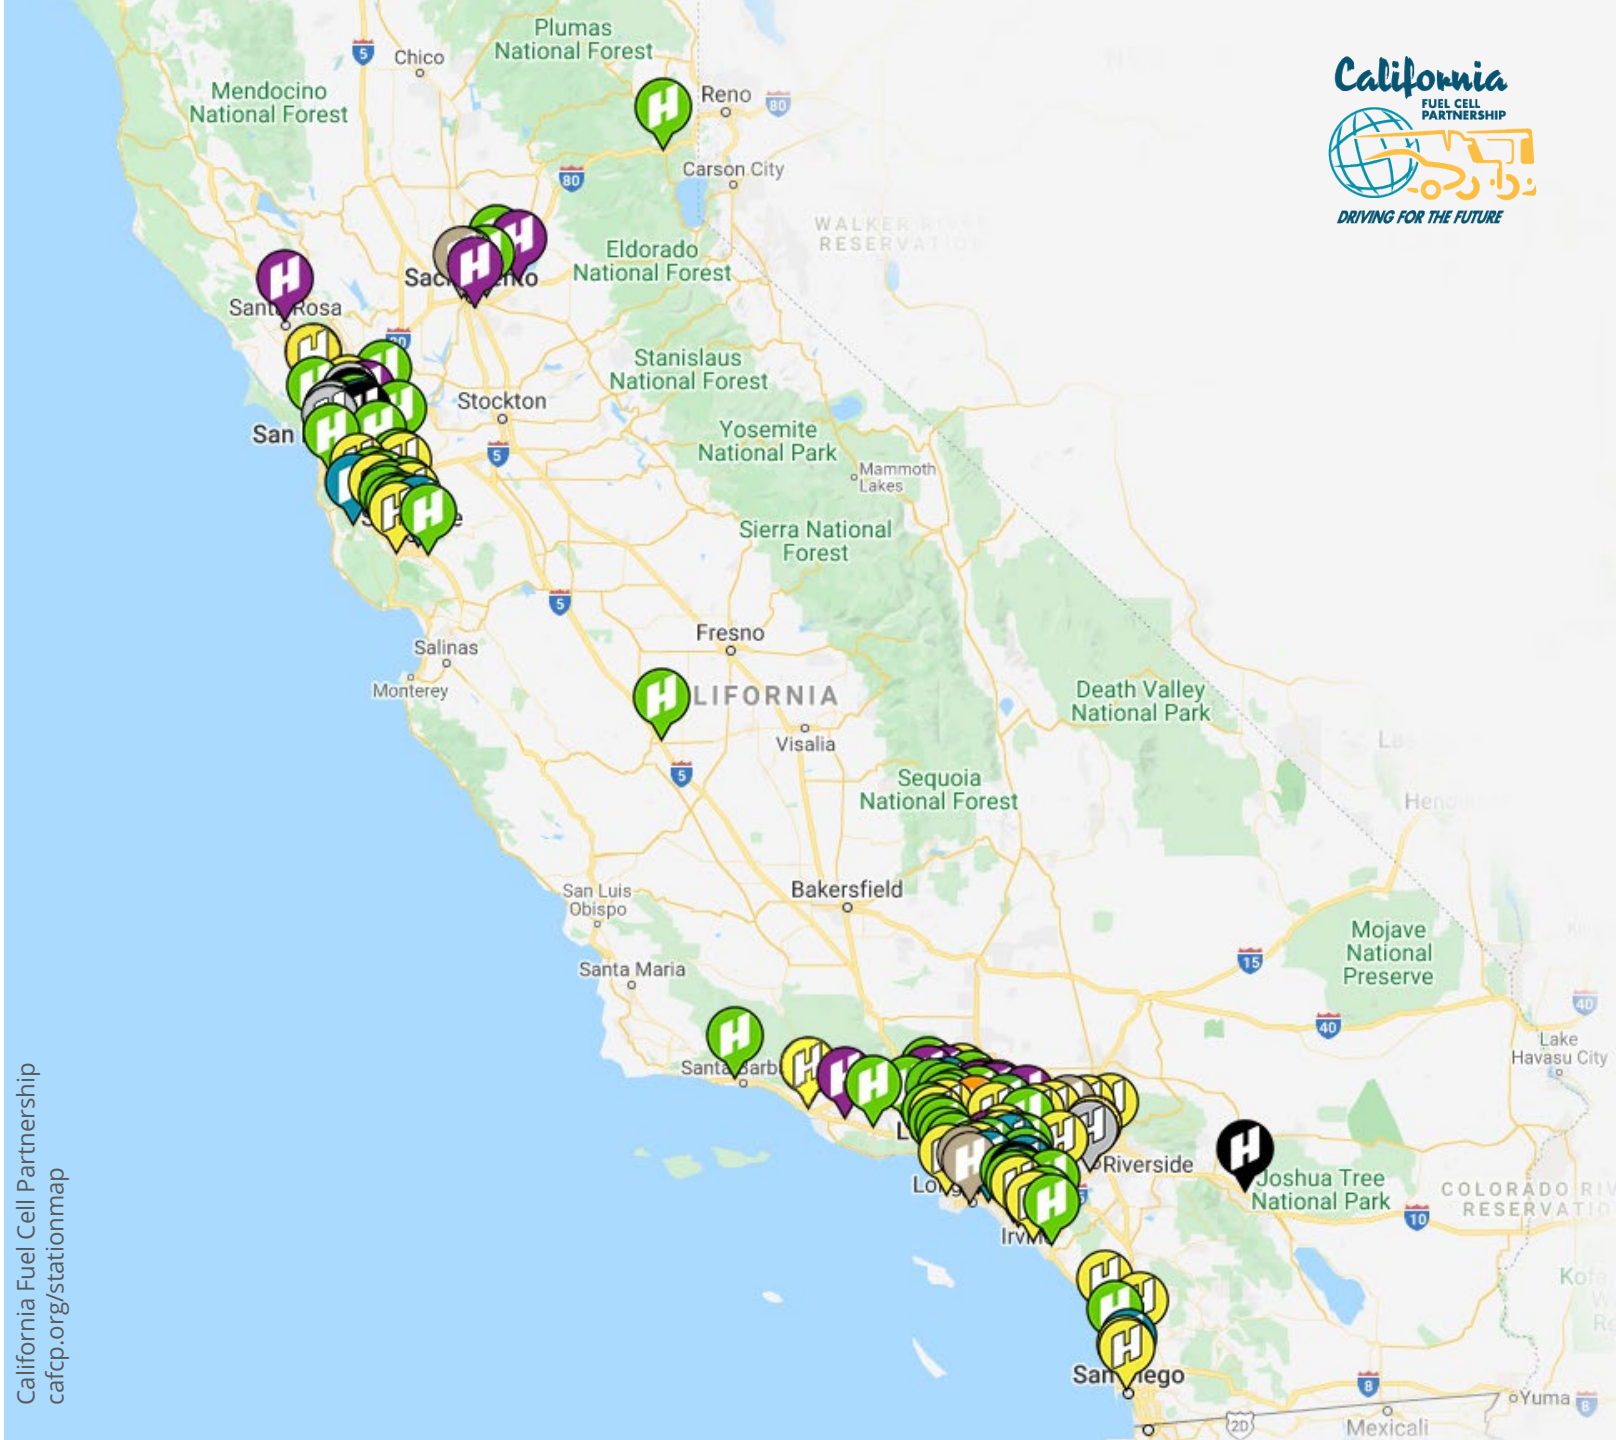

Northern California Hydrogen Stations

● Retail: Open

Berkeley
 Campbell
 Campbell - East Hamilton Ave.
 Citrus Heights
 Concord
 Cupertino
 Emeryville
 Fremont
 Hayward
 Mill Valley
 Oakland - Grand Ave.
 Palo Alto

Sacramento
 San Francisco - Third St.
 San Jose - Bernal Road
 San Jose - First St.
 San Jose - Snell Ave.
 San Ramon
 Saratoga
 South San Francisco
 Sunnyvale
 Lake Tahoe-Truckee
 West Sacramento

● Heavy Duty: Bus

Oakland - AC Transit
 Emeryville - AC Transit

● Heavy Duty: Truck

West Sacramento - Port

● Retail: In Permitting

El Cerrito
 Fremont - Warm Springs
 Los Altos
 Los Gatos
 Novato
 Redwood City
 San Jose - East Santa Clara St.

● Heavy Duty: Bus

- Santa Ana - OCTA Bus Yard
- *Thousand Palms - SunLine Transit

● Heavy Duty: Truck

- Long Beach - Port of Long Beach
- Ontario - Guasti Road
- Wilmington

● Retail: Currently Unavailable